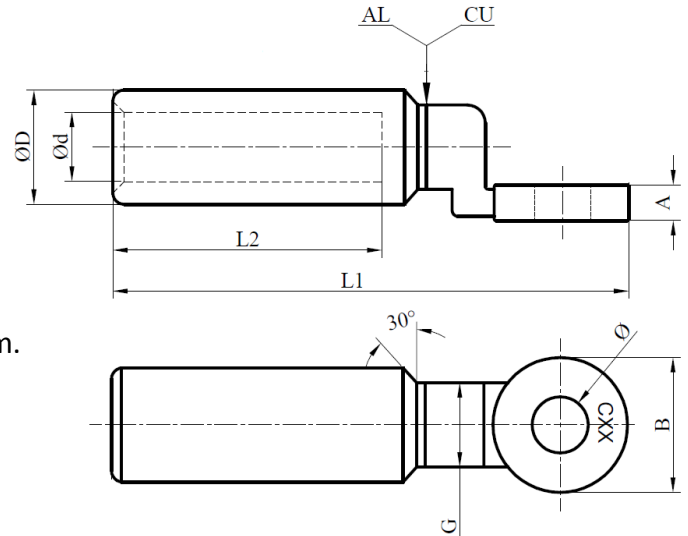

# COPPER/ALUMINIUM BI-METAL LUG

This is a high quality Al/Cu cable lug suitable for connecting Aluminium conductors to Copper. It is made from solid Aluminium and Copper rod, friction welded. It comes pre-filled with jointing compound, plugged and individually labeled.

Copper : ETP Cu 99.9%  
 Aluminium : Al 99.5%

Suitable to be crimped with hexagon or indent dies.  
 Type tested to IEC 61238.  
 Product certified by TNB with SGP.

Model BLST-500, 630, 800 & 1000 comes in square palm.

Size (mm <sup>2</sup> )	Item Code	L1	L2	D	d	G	B	A	Ø	Conway Tools & Accessories			
										Head Type	Containing Die Type	Indentor Type	Hexagon Die A/F
16	BLST-16-10	80	43	16	5.5	12.0	20	4.0	10.5	CH-240	MA25	P25	13.2
25	BLST-25-10	80	43	16	6.5	12.0	20	4.0	10.5	CH-240	MA25	P25	13.2
35	BLST-35-10	80	43	16	8.5	12.0	20	4.0	10.5	CH-240	MA25	P25	13.2
50	BLST-50-12	88	43	20	9.5	14.8	24	5.0	12.8	CH-240	MA95	P95	16.5
70	BLST-70-12	88	43	20	11.0	14.8	24	5.0	12.8	CH-240	MA95	P95	16.5
95	BLST-95-12	88	43	20	12.5	14.8	24	5.0	12.8	CH-240	MA95	P95	16.5
120	BLST-120-12	110	59	25	13.7	18.8	30	6.0	12.8	CH-240	MA150	P150	20.6
150	BLST-150-12	110	59	25	15.5	18.8	30	6.0	12.8	CH-240	MA150	P150	20.6
185	BLST-185-12	116	59	32	17.0	23.8	35	7.0	12.8	CH-240	MA240	P240	26.4
240	BLST-240-12	116	59	32	19.5	23.8	35	7.0	12.8	CH-240	MA240	P240	26.4
300	BLST-300-16	155	93	40	23.3	28.0	36	7.5	16.5	CH-630	MA300	P500	33.0
400	BLST-400-16	155	93	40	26.0	28.0	36	7.5	16.5	CH-630	MA300	P500	33.0
500	BLST-500-17	195	94	47	29.1	36.8	60x60	10.0	17.0	CH-630	MA500	P500	38.8
630	BLST-630-17	195	94	47	32.5	36.8	60x60	10.0	17.0	CH-630	MA500	P500	38.8
800	BLST-800	260	125	60	39.0	45.0	80x80	10.0	Blank	CP-1000	-	-	49.5
1000	BLST-1000	260	125	60	43.0	45.0	80x80	10.0	Blank	CP-1000	-	-	49.5

Notes:

- All dimensions are in mm and are based on French Standard HN 68-S-90 & TNB-MALAYSIA (Except for BM-C800 & BM-C1000).

**CONWAY**  
 Connecting Power

Tel : +6 03 5122 1223  
 Fax : +6 03 5121 1109